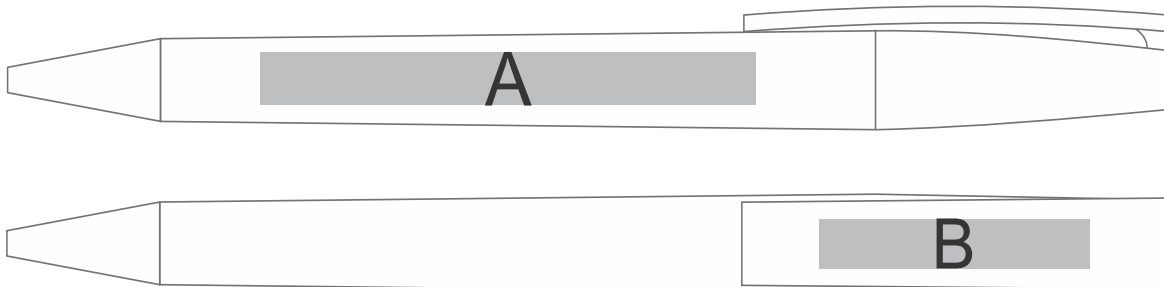

# PEN-1304

Altitude Doodle Ball Pen

Also available in  
  
Check Logo24  
guide and t's & c's

**\*\*\* Wrap Print on quantities over 500 \*\*\***

Pad Wrap

Pad Print

## Need to know:

- Includes 1-Colour, 1-Position Pad Print (setup fee applies)
- NB: Inclusive Branding is NOT applicable to Items marked as Reduced to Clear.

## Branding Options:

| Position | Branding Method (Branding Code) | No. of Colours | Dimension             |
|----------|---------------------------------|----------------|-----------------------|
| A        | Pad Printing (PA)               | 4 Colours      | 45mm wide x 8mm high  |
| A        | Pad Wrap (PW)                   | 1 Colour       | 45mm wide x 14mm high |
| B        | Pad Printing (PA)               | 4 Colours      | 35mm wide x 6mm high  |