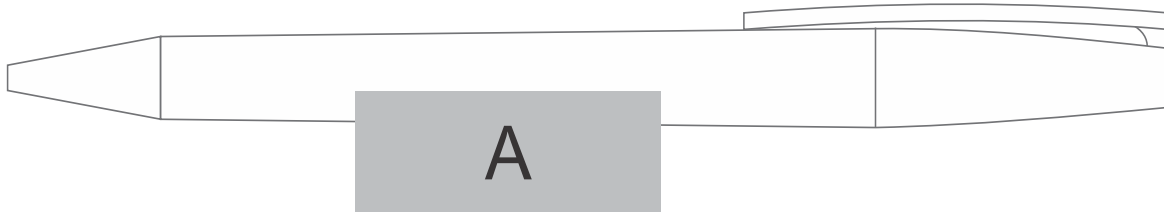

# PEN-1304

Altitude Doodle Ball Pen

Also available in  
  
Check Logo24  
guide and t's & c's

**\*\*\* Wrap Print on quantities over 500 \*\*\***

Pad Wrap

Pad Print

## Need to know:

- Includes 1-Colour, 1-Position Pad Print (setup fee applies)
- NB: Inclusive Branding is NOT applicable to Items marked as Reduced to Clear.

## Branding Options:

| Position | Branding Method (Branding Code) | No. of Colours | Dimension             |
|----------|---------------------------------|----------------|-----------------------|
| A        | Pad Printing (PA)               | 4 Colours      | 45mm wide x 8mm high  |
| A        | Pad Wrap (PW)                   | 1 Colour       | 45mm wide x 14mm high |
| B        | Pad Printing (PA)               | 4 Colours      | 35mm wide x 6mm high  |